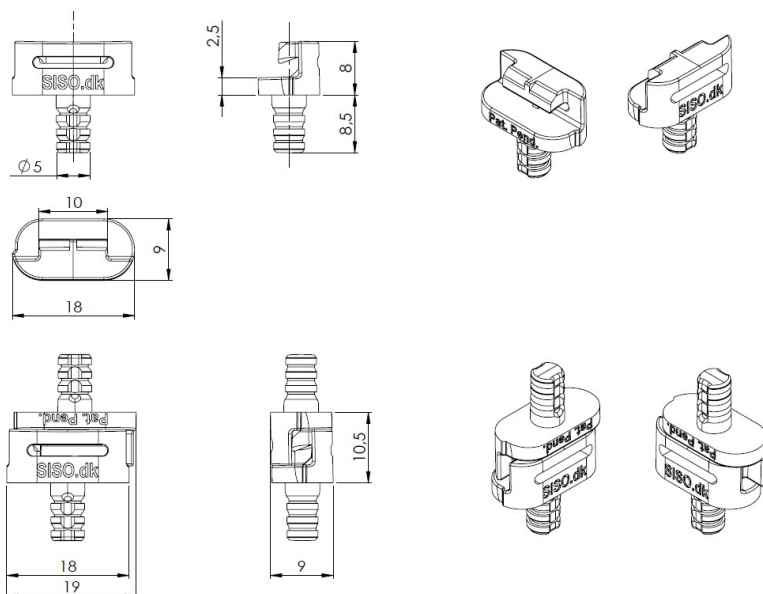

PRODUCT SHEET

Description:

Slide-on Connector "Temari", W/ \varnothing 5x9mm Dowel, Grey PC, Uni- versal

Item number:

11.04.560-0

Units	Box	Carton	HS Code	Barcode
Pcs.	100	12500	3926909790	 5704866510509

SISO A/S